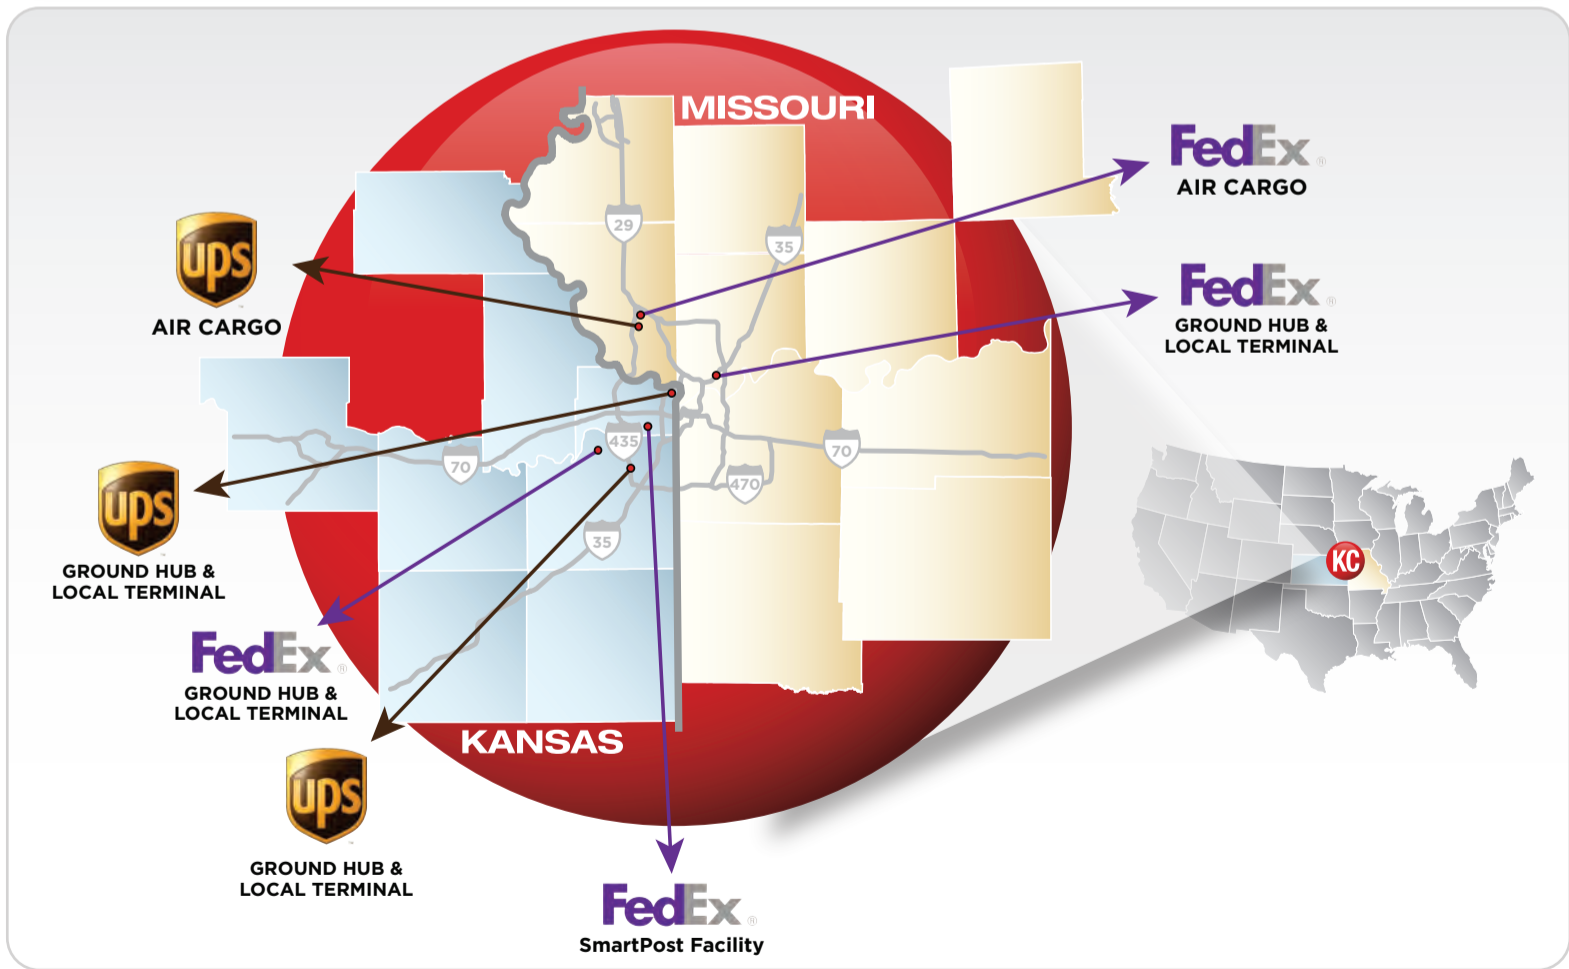

# E-Commerce

with **KC SmartPort**

The Authority on Transportation and Logistics Opportunities in The 18-County, Bi-State Kansas City Region

Find KC SmartPort online or in the Kansas City Area:

Visit the KC SmartPort site:

[Site Location Center](#) | [Maps](#) | [Transportation Resources](#)

Kansas City is the ideal location for an e-commerce distribution business. Kansas City provides low transportation costs, a favorable tax environment, proximity to 80 percent of the U.S. major markets and an unparalleled transportation infrastructure to support the distribution of online retail business. Along with KC's central location, it also is home to significant FedEx and UPS hubs. Access to these hubs allow for a KC distribution facility to deliver merchandise from online retailers faster than any location in the U.S. KC is also home to the largest Foreign Trade Zone in the nation, with a proactive process to activate FTZ space.